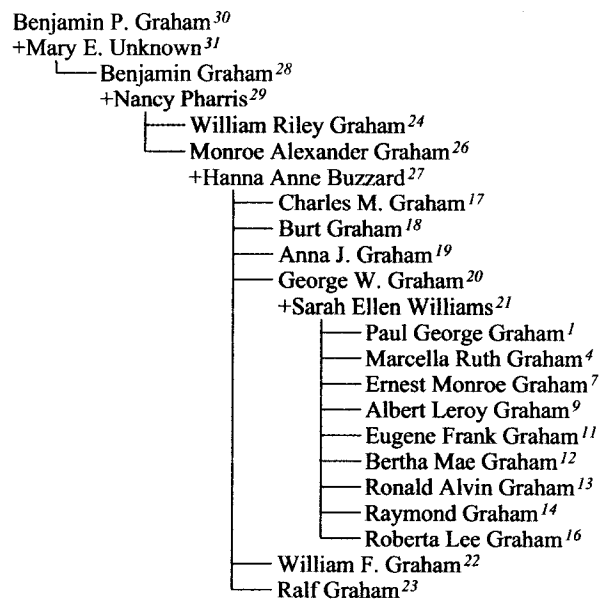

3. DESCENDANTS